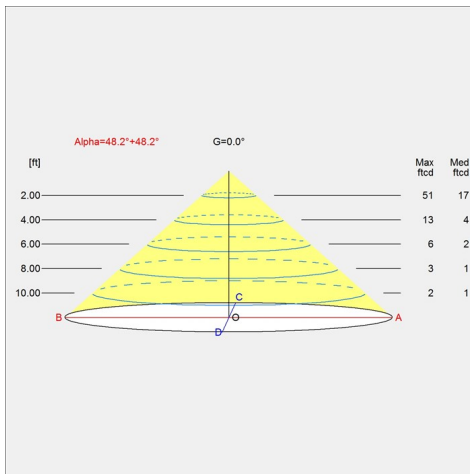

Light description

The fixture emits a softly diffused, downwardly directed, glare-free light.

Mounting

Cord type: White (White and soft pink finish), black (other finishes). Cord length: 8'. Switch: High/Low/off button on the fixture head. LED driver: Separate, plugs into power outlet.

Information

The arm has a stationary angle of 15°. Head can tilt and rotate. The arm can rotate 342° around the base.

A single push button located at the lamp head controls on/off and dimming. Light turns on/off with light fading in/out. Stepless dimming of the light to a suitable level between 15 and 100%. Timer function to automatically turn off the light after a period of time, selectable between 4 hours or 8 hours. Function to set a fixed brightness level each time the lamp is connected to main power.

Material

Base: Steel. Arm and lamp head: Aluminum.

Weight

Min: 6.393 lbs Max: 6.393 lbs

Finish

Black, Brown rose, Light aluminum grey, Petrol blue, Soft pink, Taupe, White

Light distribution diagrams

For the full data set on all variants, see louispoulsen.com.

Cartesian